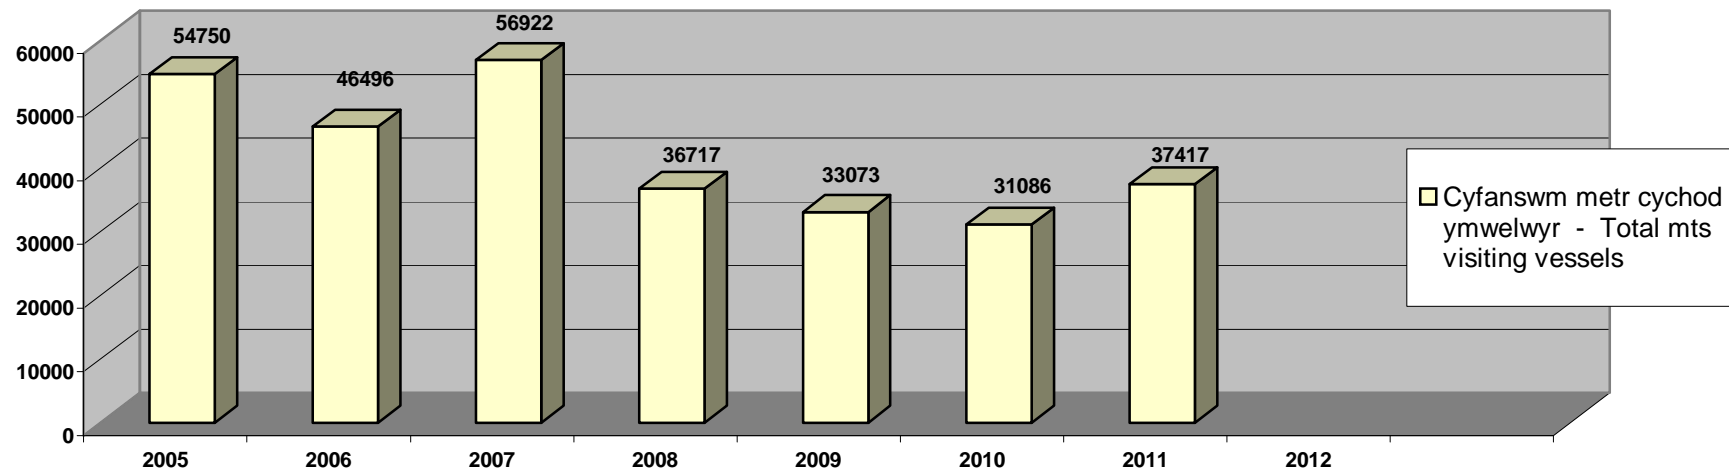

**Ystadegau *Hafan Pwllheli* - i Chwefror 2012**  
**Annual Statistics for *Hafan Pwllheli* - to February 2012**

**Cychod Blynyddol - Resident Bertholders**

**Cyfanswm medr cychod blynyddol - Total metres Resident boats**

Nifer o gychoed ymwelwyr mewn blwyddyn - No. of visiting vessels per year

Cyfanswm metr cychod ymwelwyr - Total mts visiting vessels

Nifer o gychod ar yr rhestr diddordeb mewn angorfa - No. of vessels on the Expressions of Interest list